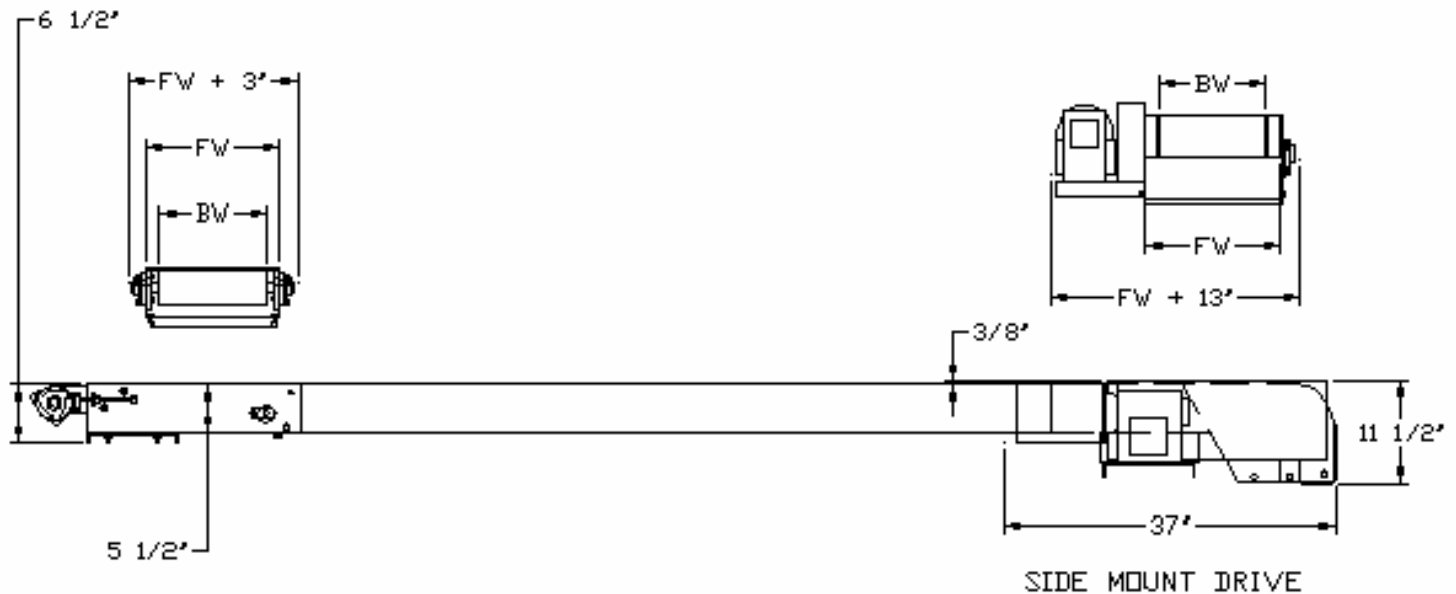

MODEL 221

SIDE MOUNT DRIVE

MEDIUM TO HEAVY DUTY SLIDER BED

A heavy duty slider bed built for low maintenance and extended use in virtually any manufacturing environment. This sturdy, solid conveyor is built to last and withstand heavy usage.

SIDE MOUNT DRIVE

1700 Division Street, New London, WI 54961

Phone: (800) 437-1994

Fax: (920) 982-6800

www.nleco.com